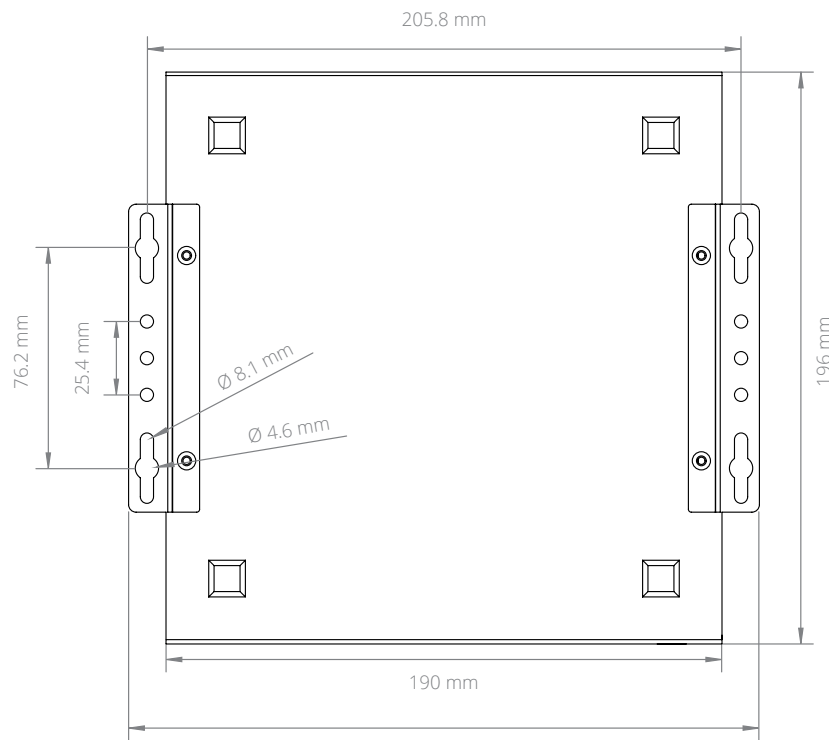

MC500 Dimensional Drawings

Compact Mini-ITX Case

All measurements in mm

FRONT

SIDE

BOTTOM