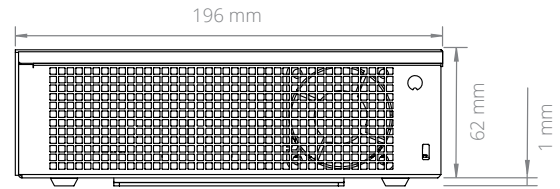

MC500 Dimensional Drawings

Compact Mini-ITX Case

All measurements in mm

FRONT

SIDE

BOTTOM