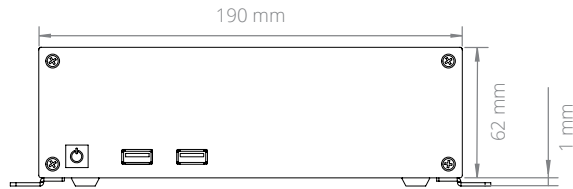

MC500 Dimensional Drawings

Compact Mini-ITX Case

All measurements in mm

FRONT

SIDE

BOTTOM