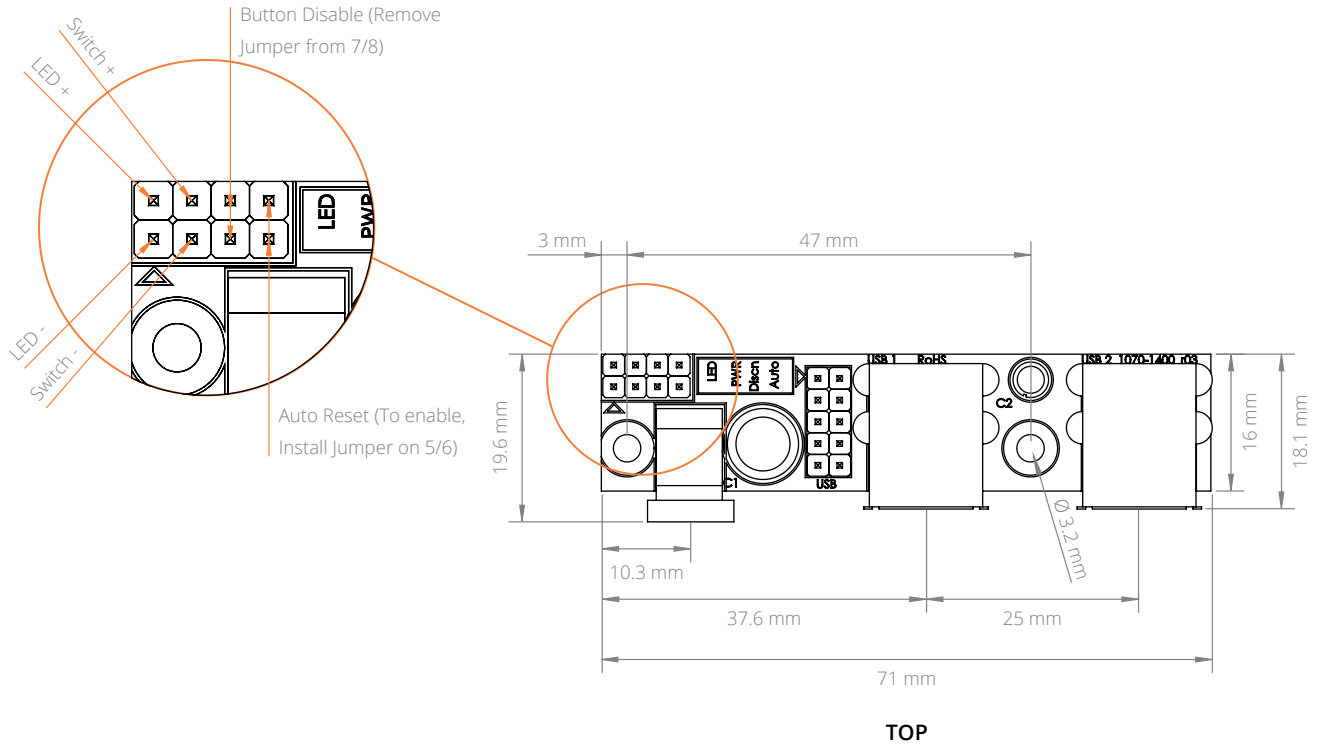

# Smart Power Button Guide

Front Panel Button Board

*All measurements in mm*

**US Office**

Phone: +1 802 861 2300  
 Email: info@logicsupply.com  
 www.logicsupply.com

**EU Office**

Phone: +31 85 2733760  
 Email: info@logicsupply.eu  
 www.logicsupply.com