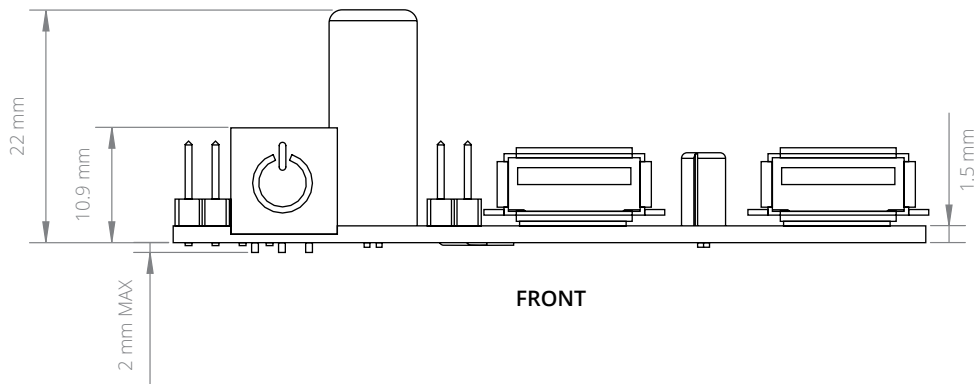

# Smart Power Button Guide

Front Panel Button Board

*All measurements in mm*

**US Office**

Phone: +1 802 861 2300  
 Email: info@logicsupply.com  
 www.logicsupply.com

**EU Office**

Phone: +31 85 2733760  
 Email: info@logicsupply.eu  
 www.logicsupply.com