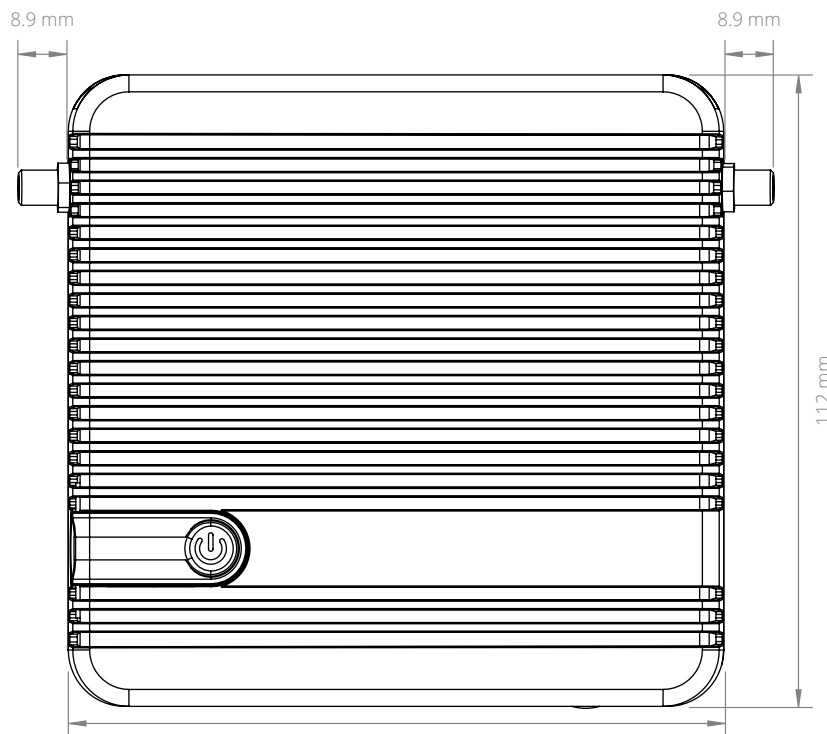

## CL100 Dimensional Drawings

Industrial Fanless Mini PC

*All measurements in mm*

**FRONT**

**BOTTOM SIDE**

**TOP**