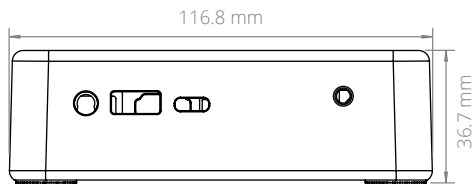

## CL100 Dimensional Drawings

Industrial Fanless Mini PC

*All measurements in mm*

**FRONT**

**BOTTOM SIDE**

**TOP**