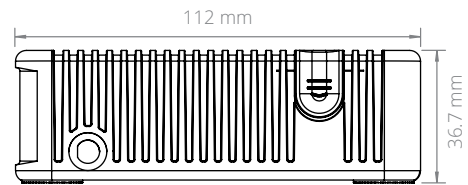

## CL100 Dimensional Drawings

Industrial Fanless Mini PC

*All measurements in mm*

**FRONT**

**BOTTOM SIDE**

**TOP**