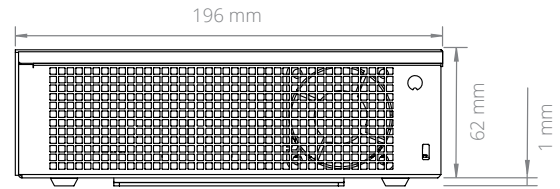

MC500 Dimensional Drawings

Compact Mini-ITX Case

All measurements in mm

FRONT

SIDE

BOTTOM