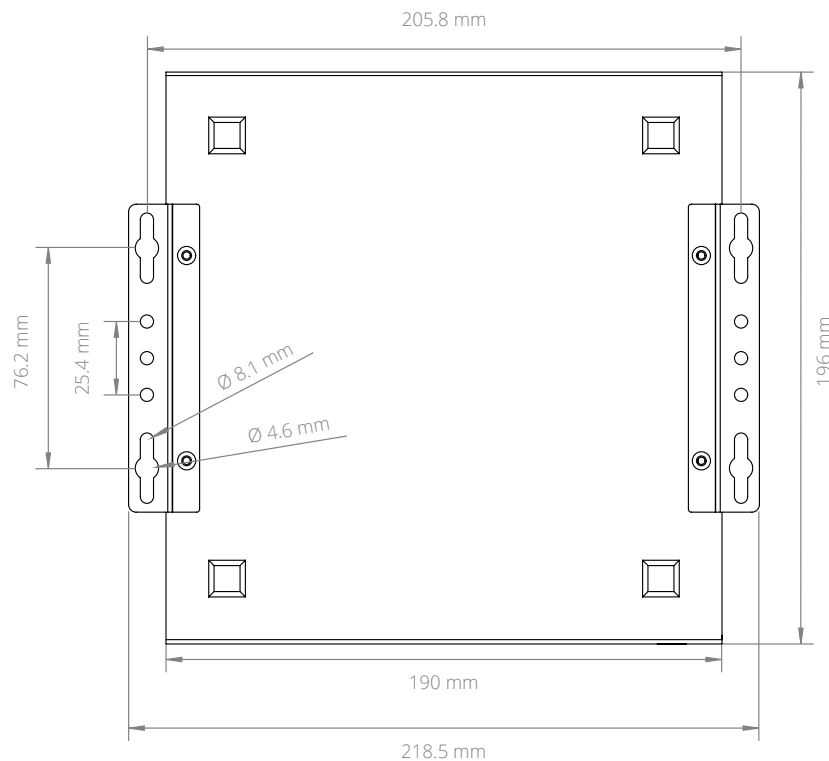

MC500 Dimensional Drawings

Compact Mini-ITX Case

All measurements in mm

FRONT

SIDE

BOTTOM