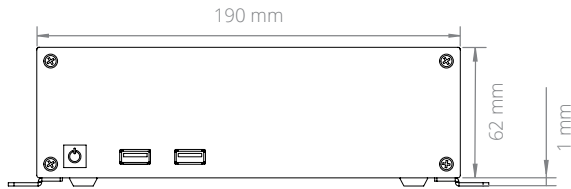

MC500 Dimensional Drawings

Compact Mini-ITX Case

All measurements in mm

FRONT

SIDE

BOTTOM