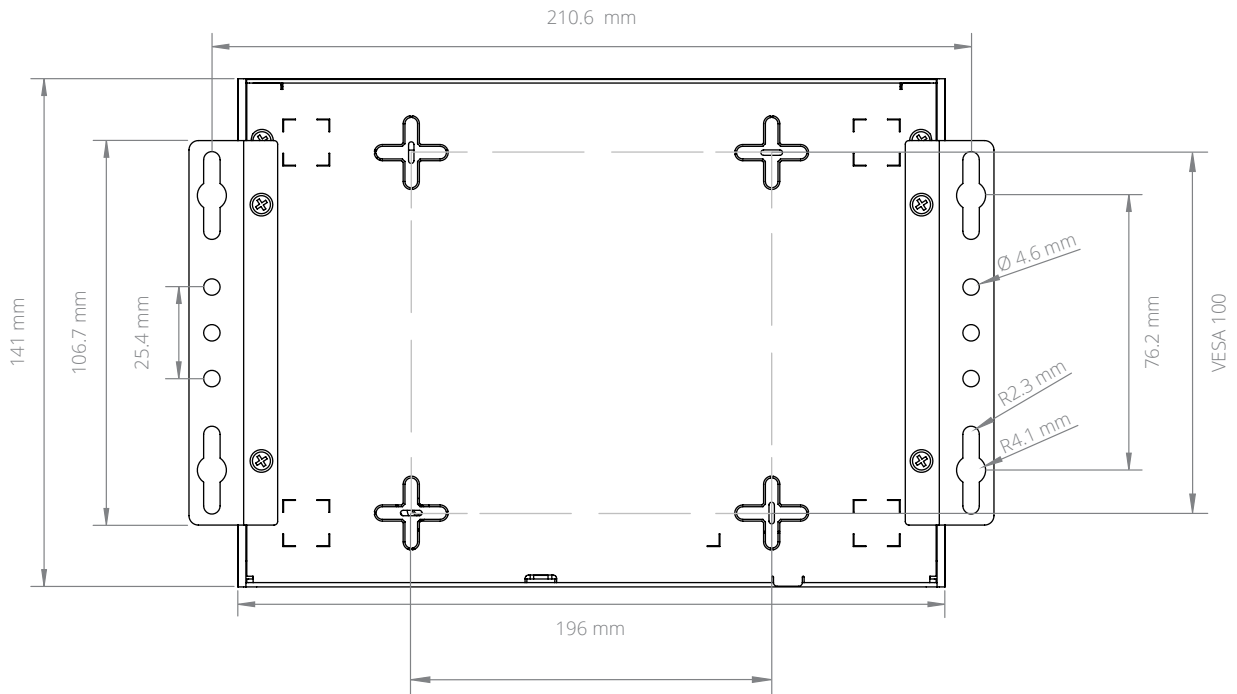

ML340 Dimensional Drawings

Low Profile Fanless Computer

All measurements in mm

FRONT

SIDE

BOTTOM