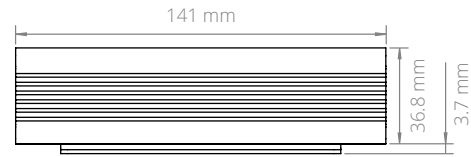

ML340 Dimensional Drawings

Low Profile Fanless Computer

All measurements in mm

FRONT

SIDE

BOTTOM