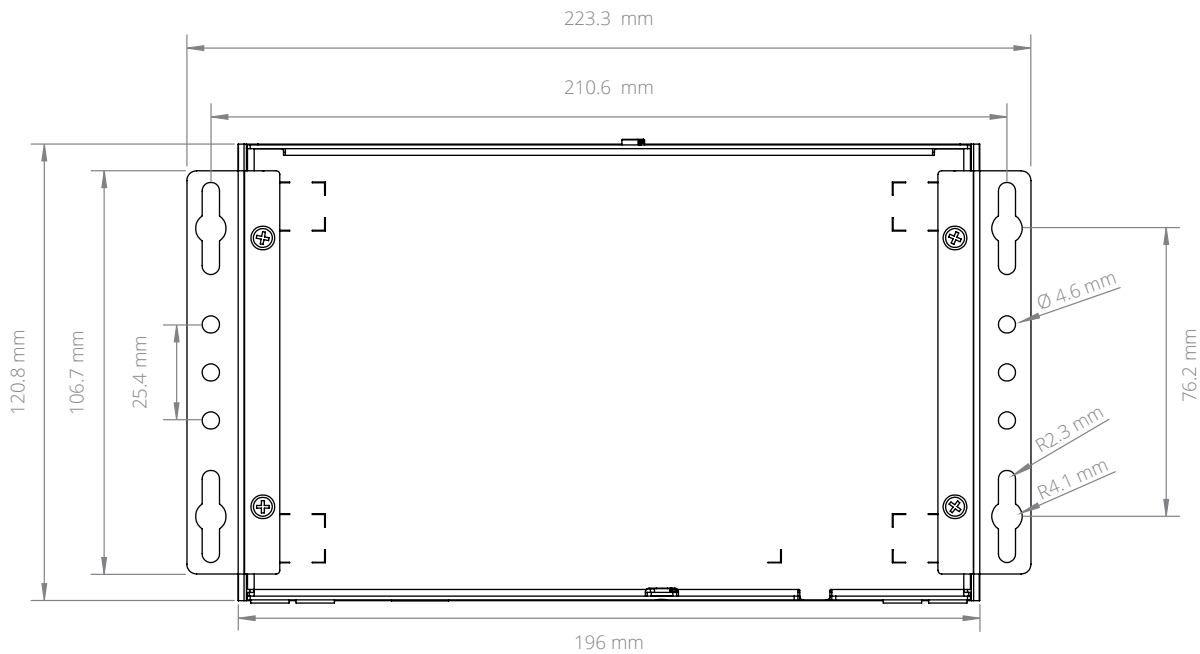

## ML350 Dimensional Drawings

Low Profile Fanless Computer

*All measurements in mm*

**FRONT**

**SIDE**

**BOTTOM**