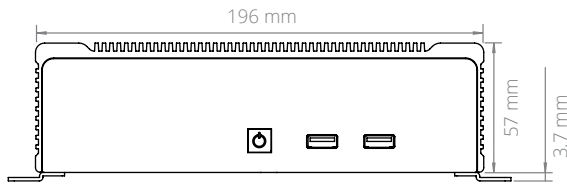

ML400 Dimensional Drawings

Fanless Mini-ITX Case

All measurements in mm

FRONT

SIDE

BOTTOM