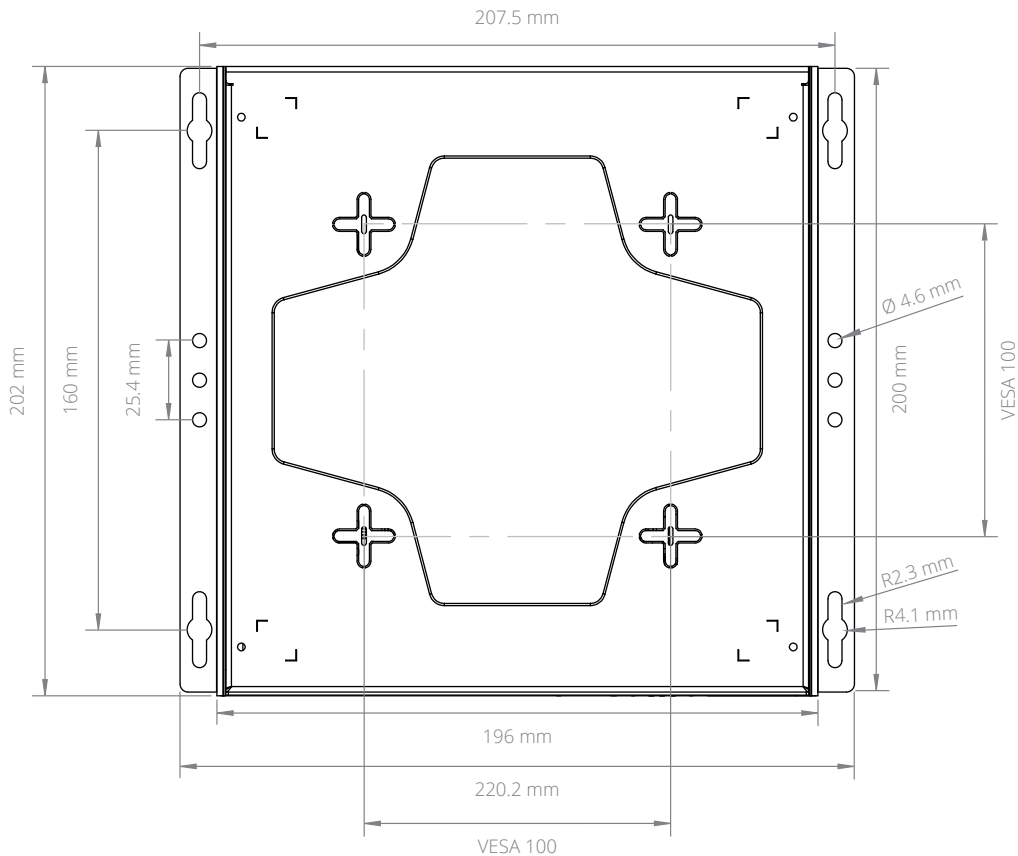

ML400 Dimensional Drawings

Fanless Mini-ITX Case

All measurements in mm

FRONT

SIDE

BOTTOM