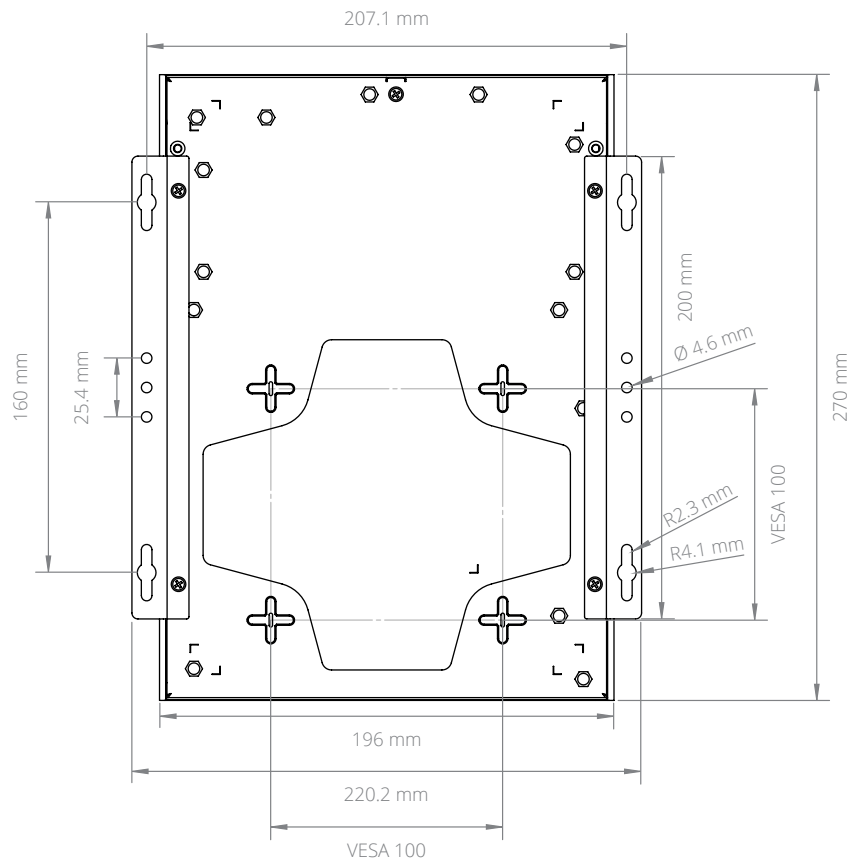

# ML450 Dimensional Drawings

Fanless Mini-ITX Case

*All measurements in mm*

**FRONT**

**SIDE**

*\* Shown with Additional COM*

*\* Shown with Optional LCD*

**BOTTOM**