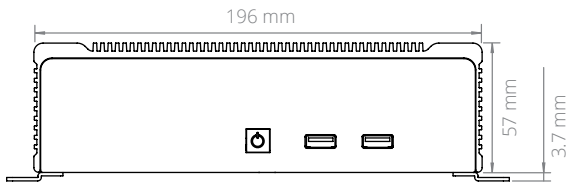

# ML450 Dimensional Drawings

Fanless Mini-ITX Case

*All measurements in mm*

**FRONT**

**SIDE**

*\* Shown with Additional COM*

*\* Shown with Optional LCD*

**BOTTOM**