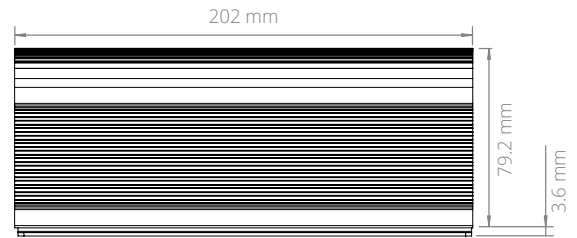

ML500 Dimensional Drawings

Fanless Mini-ITX Case

All measurements in mm

FRONT

SIDE

BOTTOM

US Office

Phone: +1 802 861 2300
Email: info@logicsupply.com
www.logicsupply.com