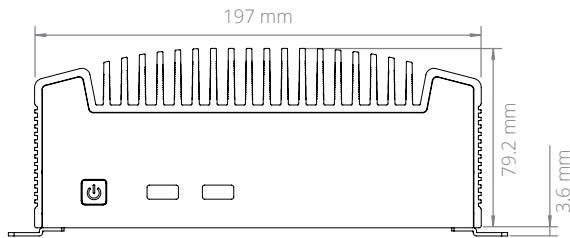

ML500 Dimensional Drawings

Fanless Mini-ITX Case

All measurements in mm

FRONT

SIDE

BOTTOM

US Office

Phone: +1 802 861 2300
Email: info@logicsupply.com
www.logicsupply.com