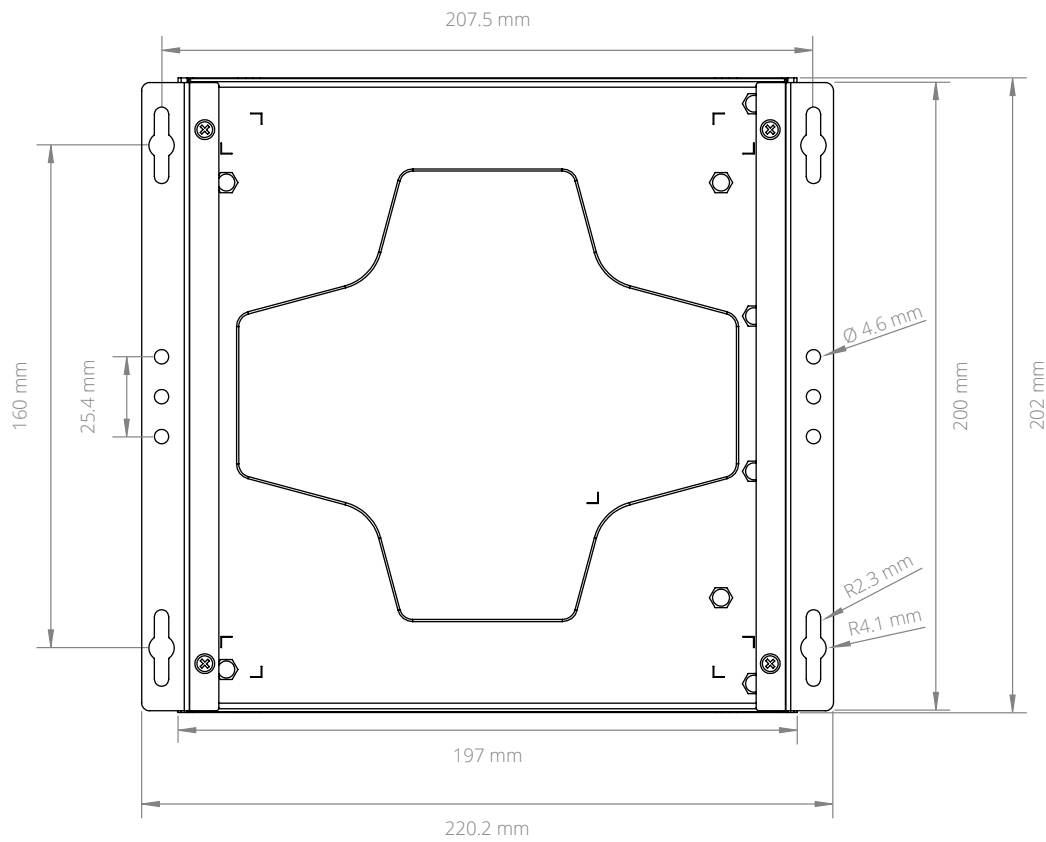

ML500 Dimensional Drawings

Fanless Mini-ITX Case

All measurements in mm

FRONT

SIDE

BOTTOM

US Office

Phone: +1 802 861 2300
Email: info@logicsupply.com
www.logicsupply.com