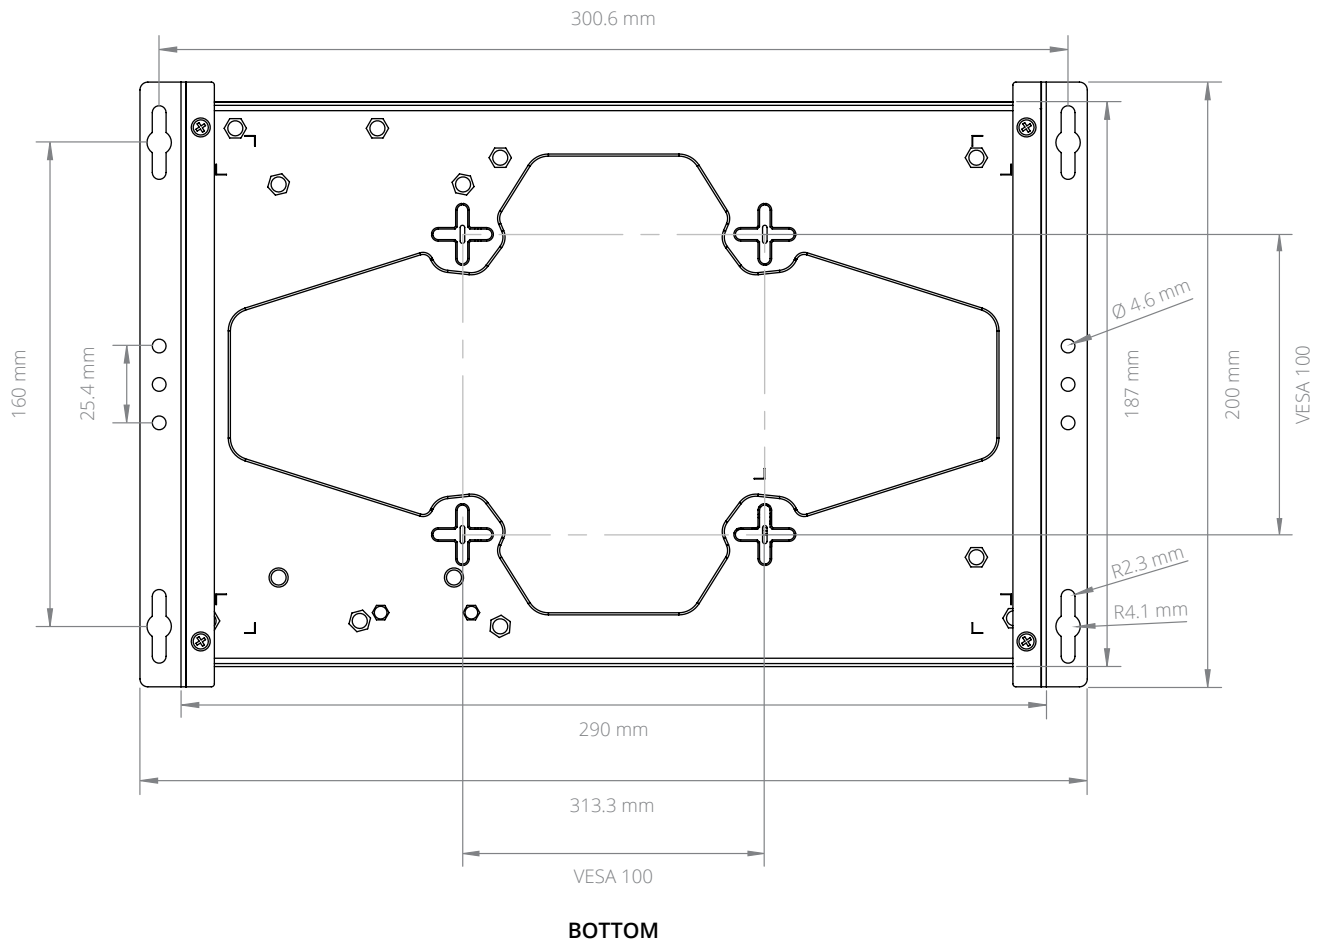

ML600 Dimensional Drawings

Industrial Fanless Microserver

All measurements in mm

US Office

Phone: +1 802 861 2300
Email: info@logicsupply.com
www.logicsupply.com

EU Office

Phone: +31 85 2733760
Email: info@logicsupply.eu
www.logicsupply.com