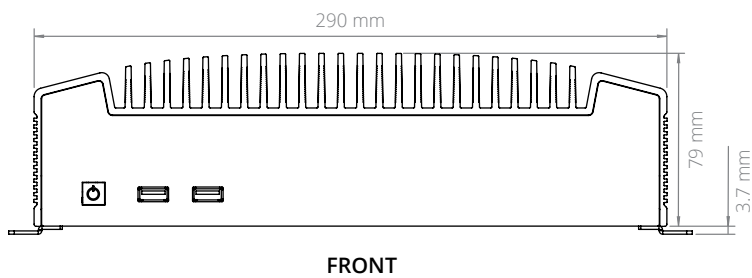

ML600 Dimensional Drawings

Industrial Fanless Microserver

All measurements in mm

US Office

Phone: +1 802 861 2300
Email: info@logicsupply.com
www.logicsupply.com

EU Office

Phone: +31 85 2733760
Email: info@logicsupply.eu
www.logicsupply.com