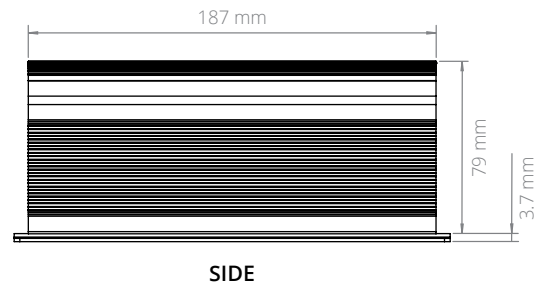

ML600 Dimensional Drawings

Industrial Fanless Microserver

All measurements in mm

US Office

Phone: +1 802 861 2300
Email: info@logicsupply.com
www.logicsupply.com

EU Office

Phone: +31 85 2733760
Email: info@logicsupply.eu
www.logicsupply.com